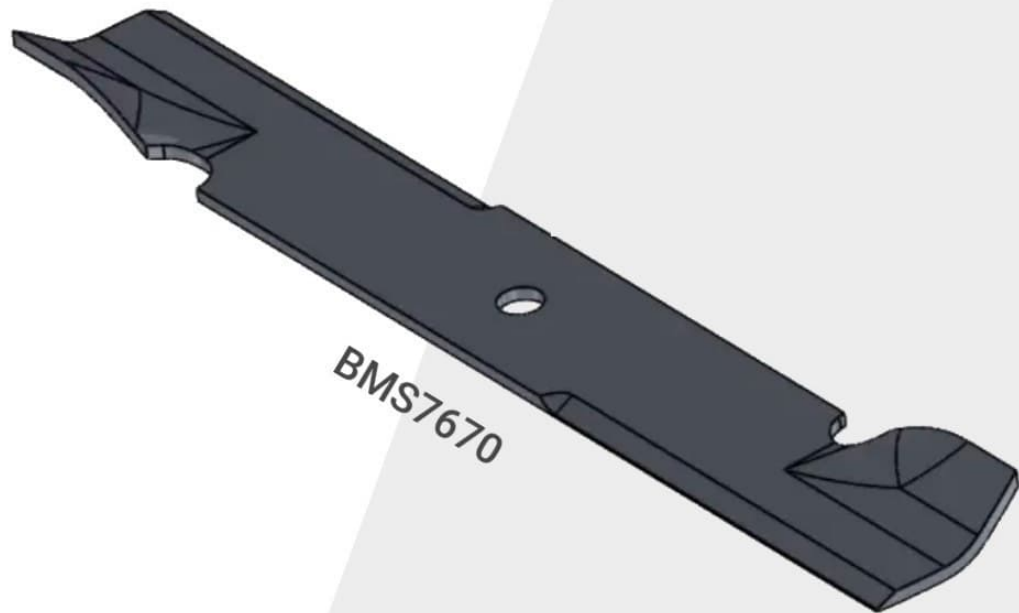

# MOWER BLADE

SIZE

LENGTH: 21 inch

WIDTH: 2.4 inch

**BUY NOW**

email : [sales@bmsjkindustries.com](mailto:sales@bmsjkindustries.com)

**Product Colors  
Finish**

● **Black powder coating**

# MOWER BLADE

SIZE  
LENGTH: 18 inch

**BUY NOW**

email : [sales@bmsjkindustries.com](mailto:sales@bmsjkindustries.com)

*Product Colors  
Finish*

*Black powder coating*

[www.bmsjkindustries.com](http://www.bmsjkindustries.com)

# MOWER BLADE

SIZE

LENGTH: 18 inch

WIDTH : 2.5 inch

CENTRE :24mm

**BUY NOW**

email : [sales@bmsjkindustries.com](mailto:sales@bmsjkindustries.com)

**Product Colors**  
**Finish**

# MOWER BLADE

SIZE  
LENGTH: 21 inch  
WIDTH: 2.25 inch

**BUY NOW**

email : [sales@bmsjkindustries.com](mailto:sales@bmsjkindustries.com)

Product Colors

Units (mm)

[www.bmsjkindustries.com](http://www.bmsjkindustries.com)